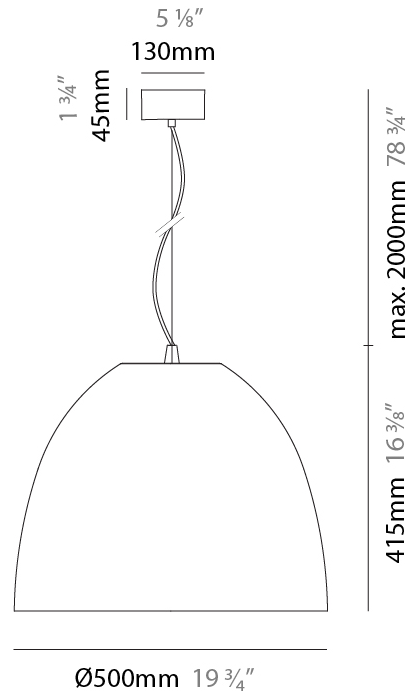

GENERAL

Series: Aurora Food
Subseries: Aurora XL Food
Partner: Side
Division: Architectural
Installation: Suspension
Product Type: Pendant
Mounting Location: Ceiling
Light Distribution: Direct

PHYSICAL

Shape: Dome
Diameter (mm): 500
Diameter (in): 19 3/4
Height (mm): 415
Height (in): 16 3/8
Max. Overall Height (mm): 2415
Max. Overall Height (in): 95 1/16
Weight (kg): 8
Weight (lbs): 17.6
[Fixture Finish: RWH / BLK / GRY](#)
Fixture Material: Aluminum
Cable Details: 2000mm / 78 3/4" Cable

LED

Max. Delivered Lumen (lm): 2807
CRI: >90 CRI
Lamp Life (hrs): 50000

OPTICAL

Beam Angle: Symmetrical 90

RATINGS AND CERTIFICATIONS

Certified By: Certified for North American Standards
IP rating: IP20

AURORA XL FOOD SUSPENSION

Shape: Dome
 Diameter (mm): 500
 Diameter (in): 19 3/4
 Height (mm): 415
 Height (in): 16 3/8
 Max. Overall Height (mm): 2415
 Max. Overall Height (in): 95 1/16
 Weight (kg): 8
 Weight (lbs): 17.6
 Fixture Finish: [RWH](#) / [BLK](#) / [GRY](#)
 Fixture Material: Aluminum
 Cable Details: 2000mm / 78 3/4" Cable